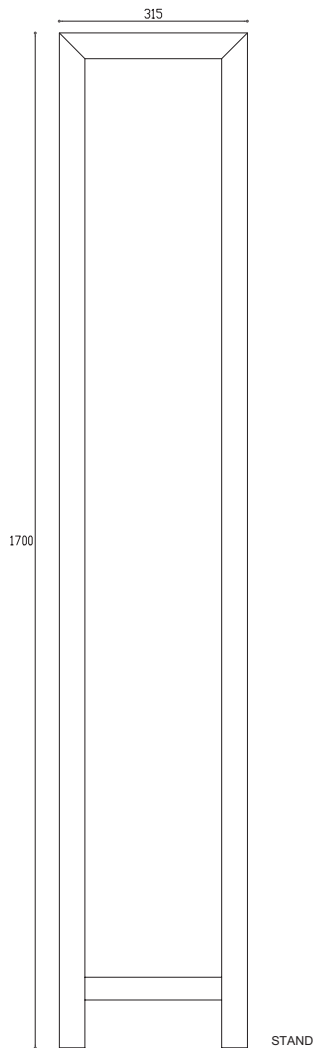

# arcturus mailbox

stainless steel (grade 316) with security key lock