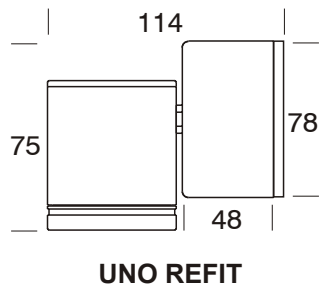

UNO/UNO REFIT

Suitable for mounting on timber, masonry, stone, etc. Non adjustable for one way wall washing, can be mounted with the lamp directed up or down. Water resistant with a 77mm diameter mounting base, complete with stainless steel screws.

The UNO REFIT is a 240 ac mains option suited to an installation where mounting a transformer is a problem, e.g. a brick wall where there is only the cable protruding out of the wall and it is not an option to recess the transformer or when replacing an existing light fitting. The base size increases in size to accommodate the encapsulated IP66 dimmable transformer.