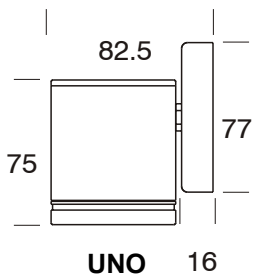

UNO/UNO REFIT

Suitable for mounting on timber, masonry, stone, etc. Non adjustable for one way wall washing, can be mounted with the lamp directed up or down. Water resistant with a 77mm diameter mounting base, complete with stainless steel screws.

The UNO REFIT is a 240 ac mains option suited to an installation where mounting a transformer is a problem, e.g. a brick wall where there is only the cable protruding out of the wall and it is not an option to recess the transformer or when replacing an existing light fitting. The base size increases in size to accommodate the encapsulated IP66 dimmable transformer.