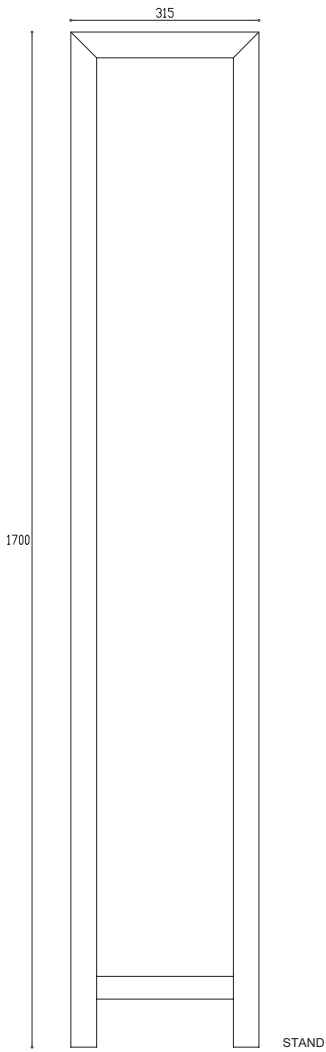

vega mailbox

stainless steel (grade 316) with security key lock